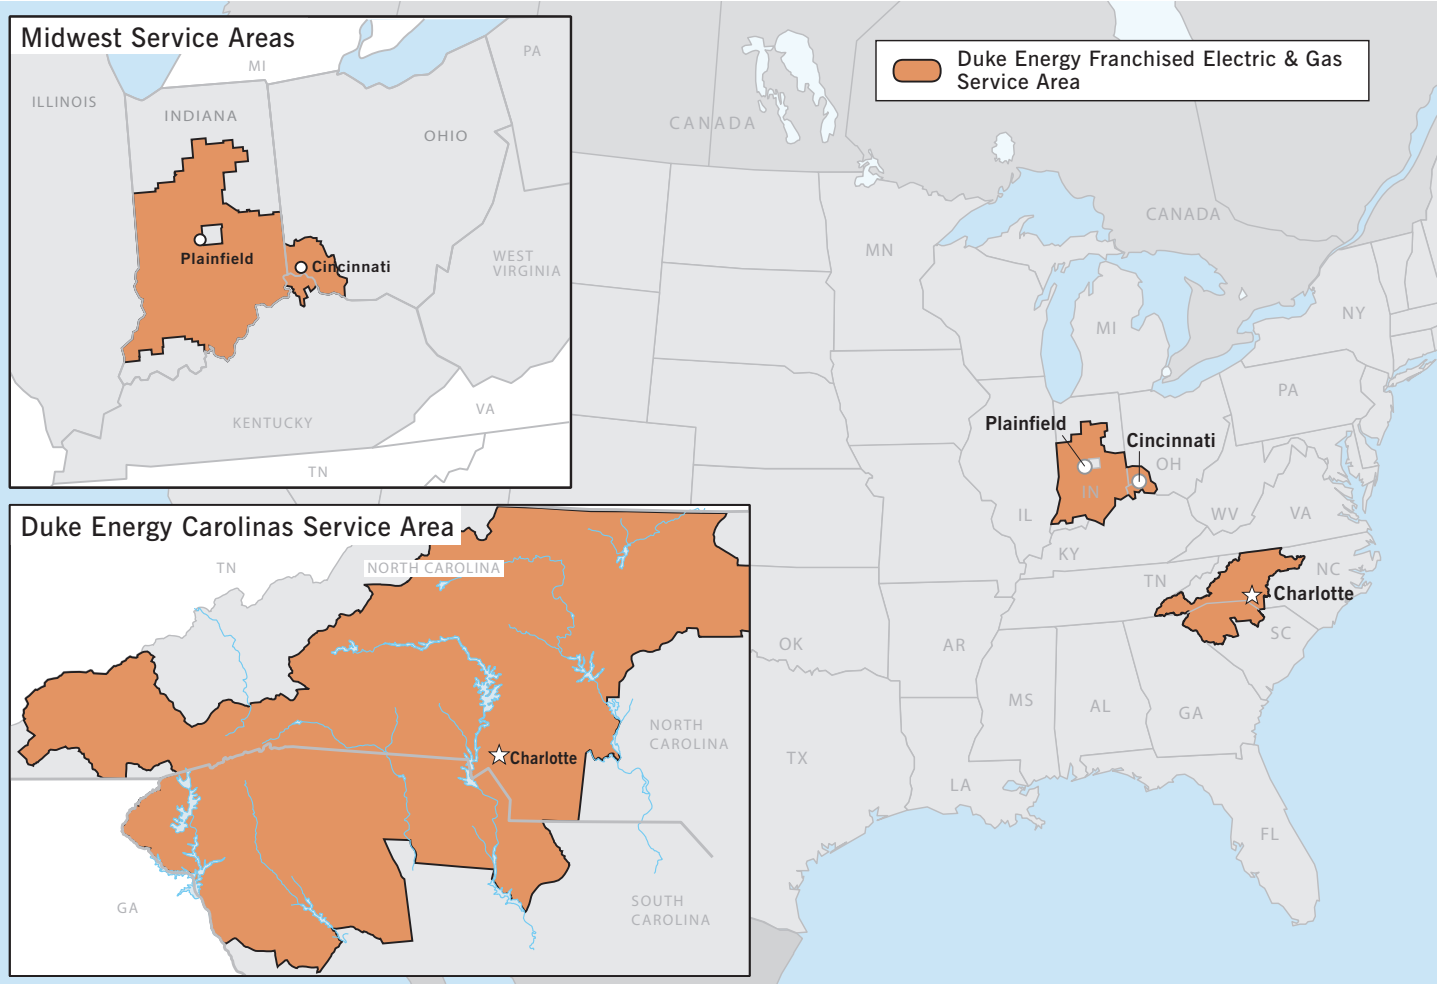

Developing Wireless Communication Tower Sites on over 200,000 acres of Duke Energy owned real estate in the Midwest and Carolinas

**MLAs with the following carriers:**

**Verizon Wireless**

**Sprint**

**Alltel**