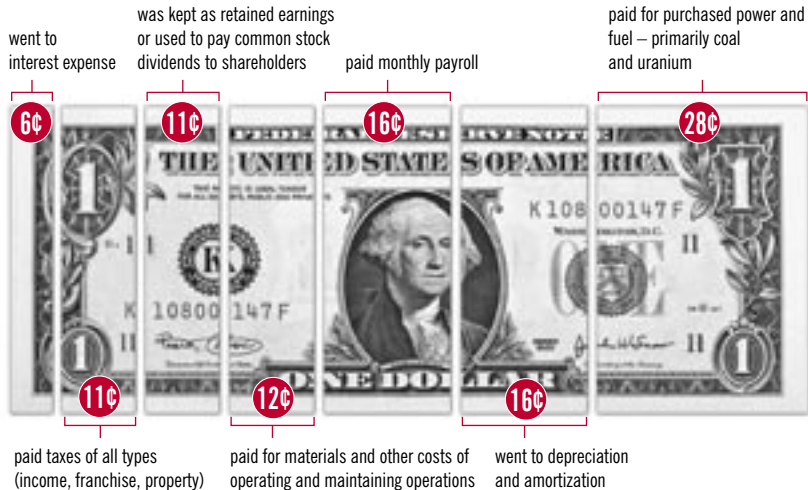

How Duke Energy Carolinas Spends A Dollar

For each dollar of Duke Energy Carolina's revenues in 2006...

Important Numbers

POWER OUTAGE

1-800-PowerOn
(1-800-769-3766)

WEB SITE

www.duke-energy.com

ENERGY THEFT